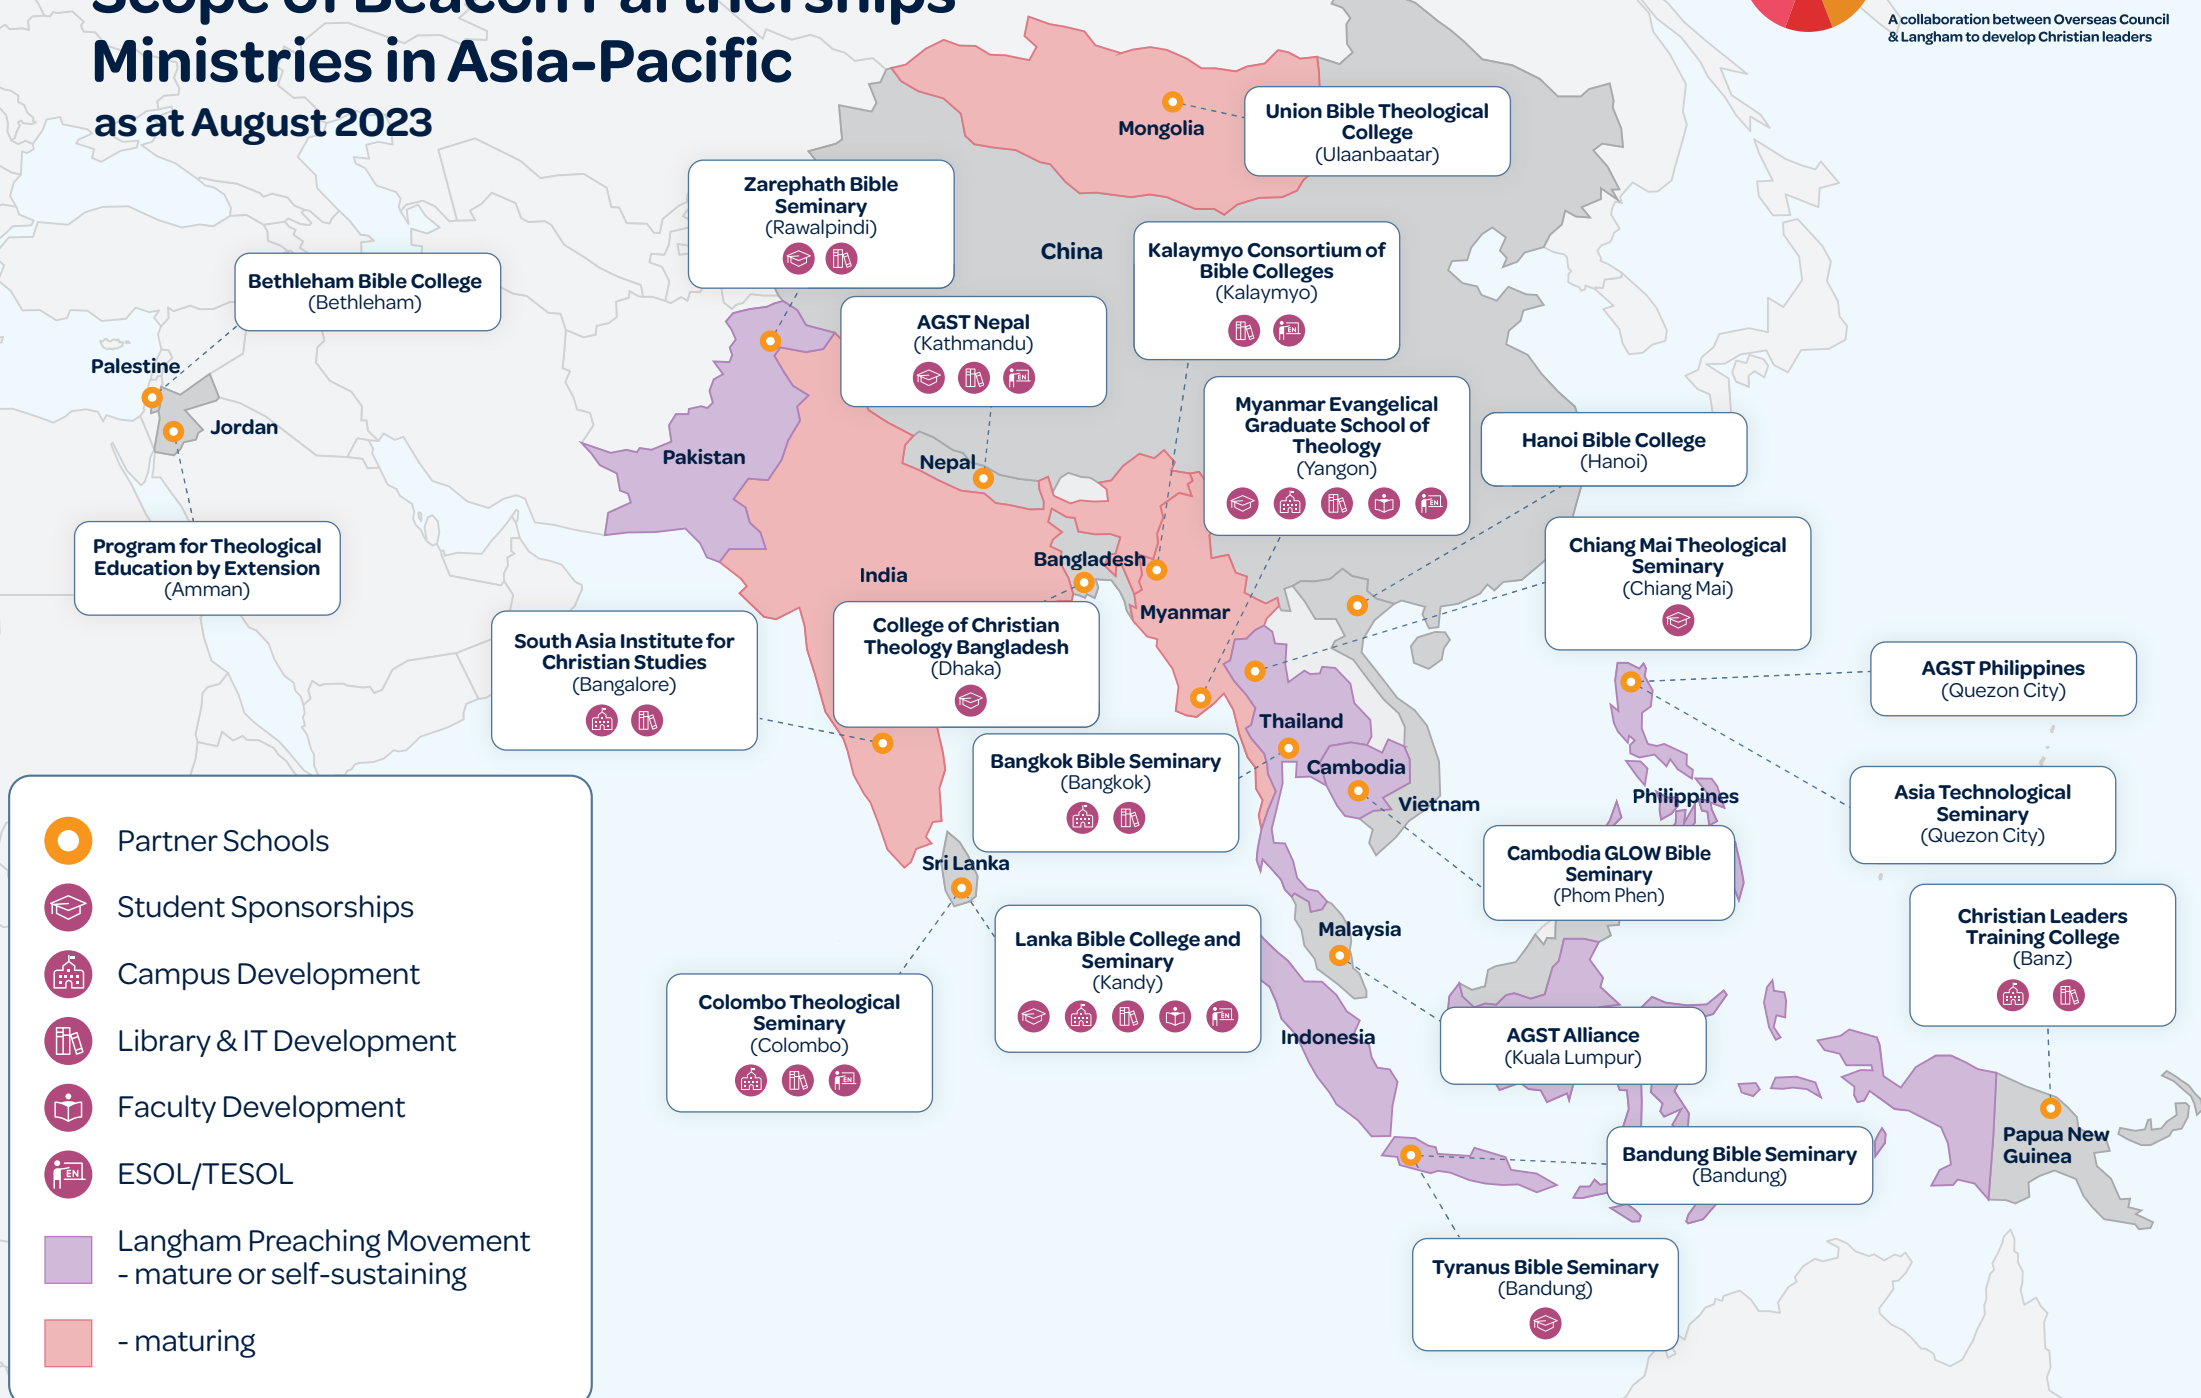

Scope of Beacon Partnerships Ministries in Asia-Pacific

as at August 2023

Bethlehem Bible College
(Bethlehem)

Program for Theological Education by Extension
(Amman)

Zarephath Bible Seminary
(Rawalpindi)

AGST Nepal
(Kathmandu)

Kalaymyo Consortium of Bible Colleges
(Kalaymyo)

Myanmar Evangelical Graduate School of Theology
(Yangon)

Hanoi Bible College
(Hanoi)

South Asia Institute for Christian Studies
(Bangalore)

College of Christian Theology Bangladesh
(Dhaka)

Bangkok Bible Seminary
(Bangkok)

Chiang Mai Theological Seminary
(Chiang Mai)

AGST Philippines
(Quezon City)

Asia Technological Seminary
(Quezon City)

Colombo Theological Seminary
(Colombo)

Lanka Bible College and Seminary
(Kandy)

Cambodia GLOW Bible Seminary
(Phnom Penh)

Christian Leaders Training College
(Banz)

AGST Alliance
(Kuala Lumpur)

Bandung Bible Seminary
(Bandung)

Tyrannus Bible Seminary
(Bandung)

-  Partner Schools
-  Student Sponsorships
-  Campus Development
-  Library & IT Development
-  Faculty Development
-  ESOL/TESOL
-  Langham Preaching Movement - mature or self-sustaining
-  - maturing