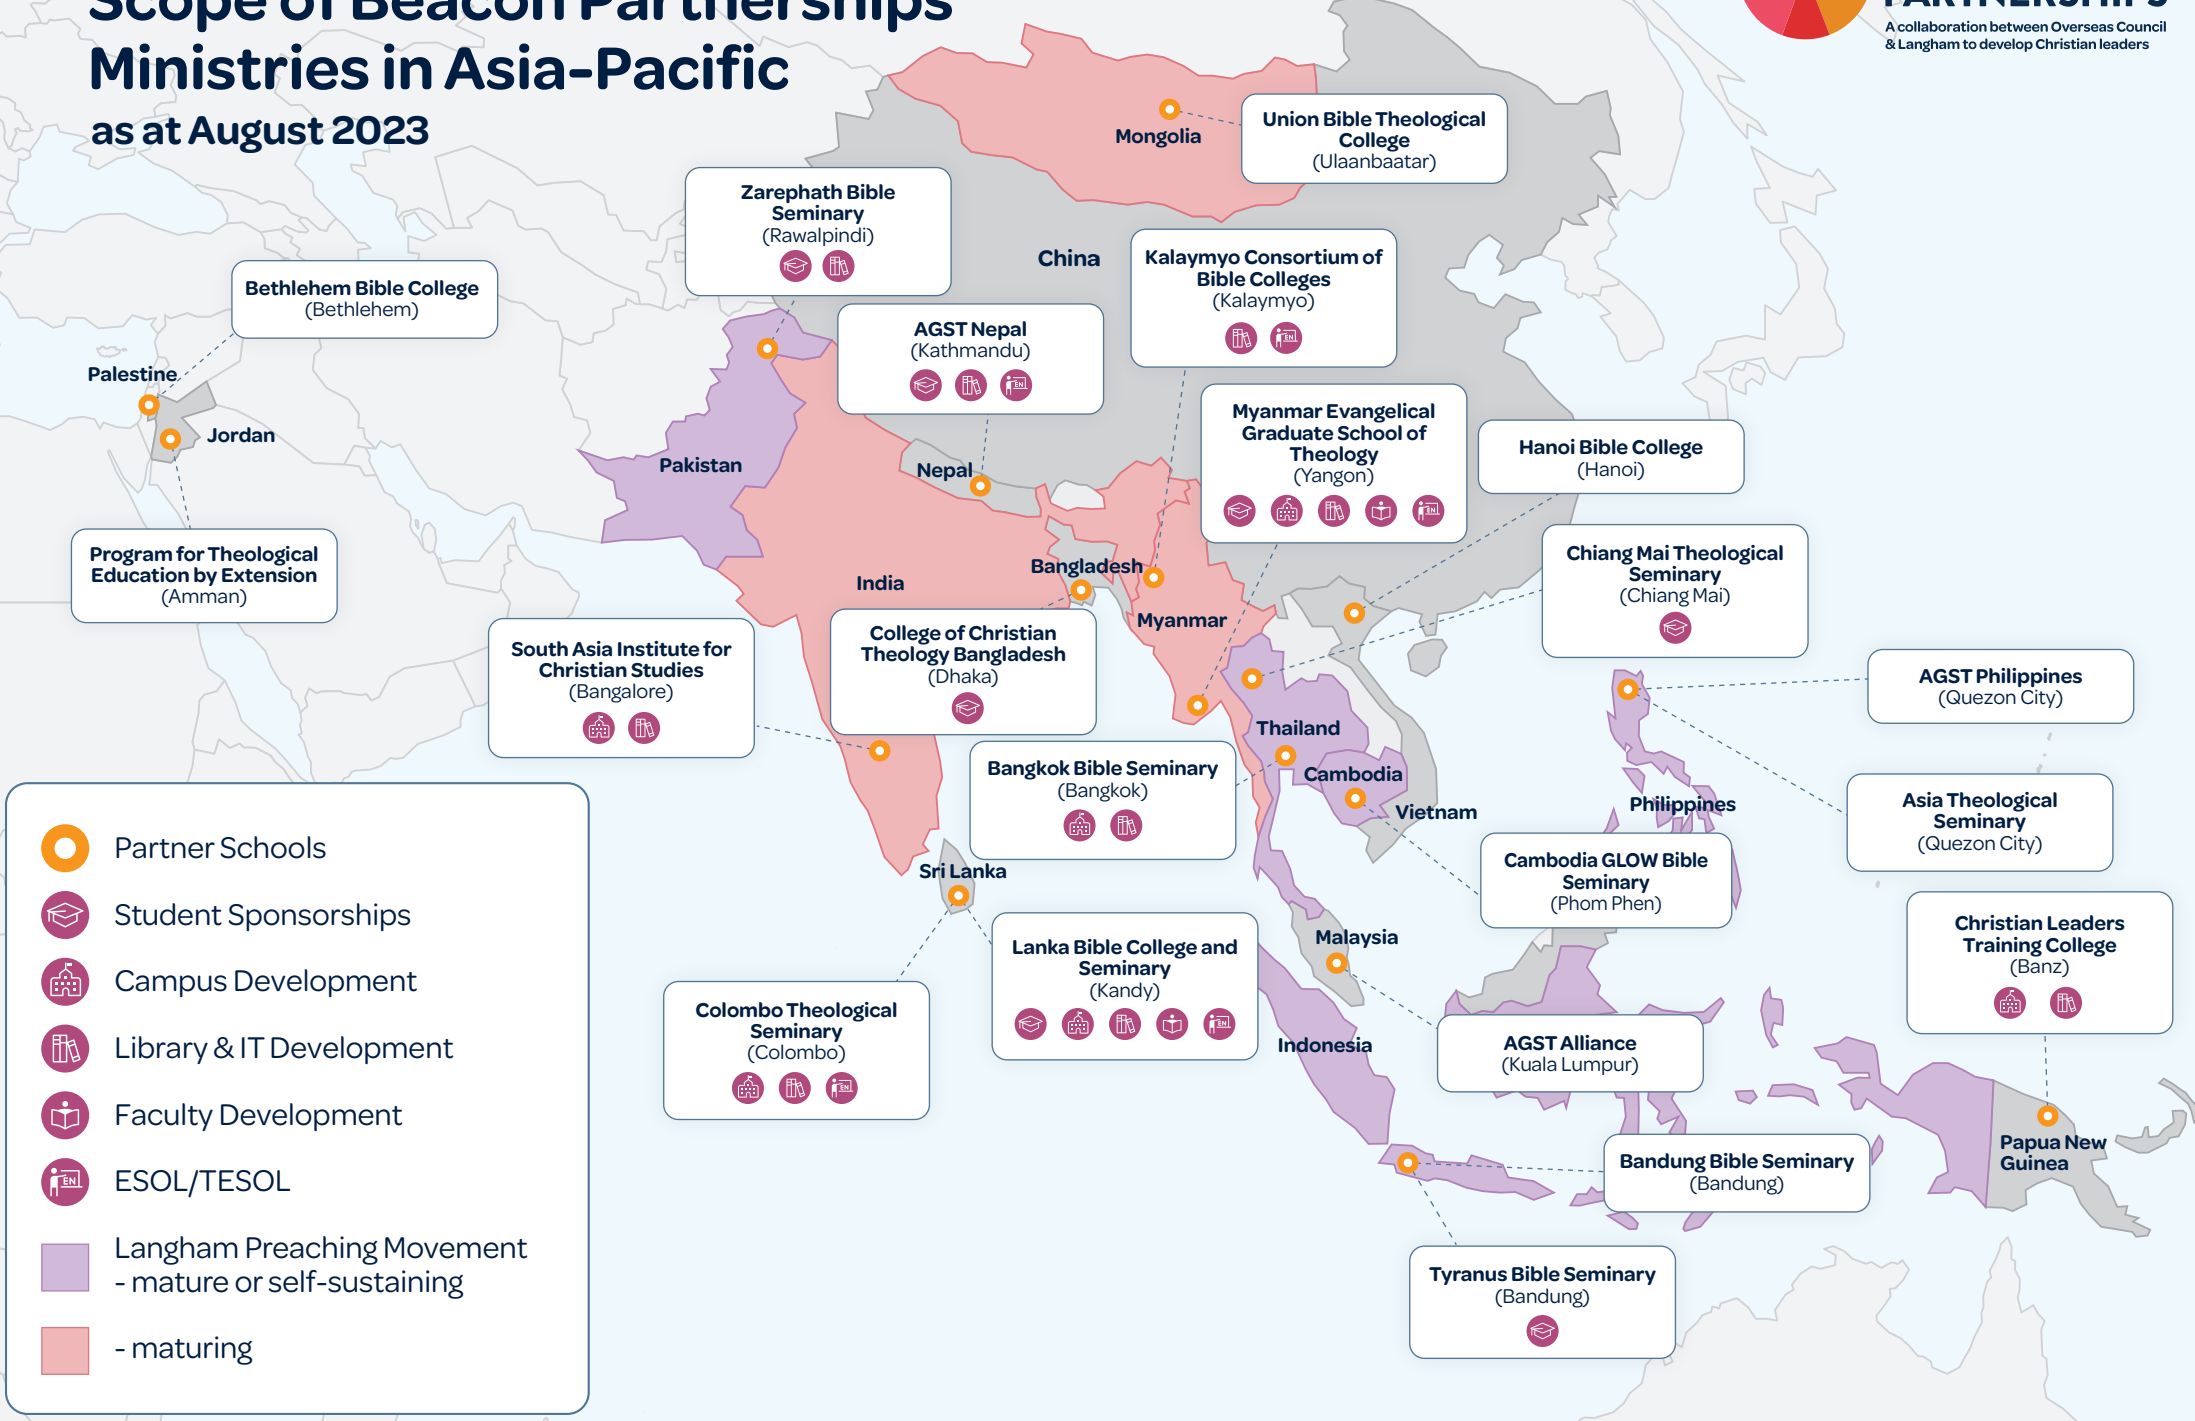

Scope of Beacon Partnerships Ministries in Asia-Pacific

as at August 2023

- Partner Schools
- Student Sponsorships
- Campus Development
- Library & IT Development
- Faculty Development
- ESOL/TESOL
- Langham Preaching Movement
  - mature or self-sustaining
- maturing

Bethlehem Bible College
(Bethlehem)

Program for Theological Education by Extension
(Amman)

Zarephath Bible Seminary
(Rawalpindi)

AGST Nepal
(Kathmandu)

South Asia Institute for Christian Studies
(Bangalore)

College of Christian Theology Bangladesh
(Dhaka)

Bangkok Bible Seminary
(Bangkok)

Colombo Theological Seminary
(Colombo)

Lanka Bible College and Seminary
(Kandy)

Union Bible Theological College
(Ulaanbaatar)

Kalaymyo Consortium of Bible Colleges
(Kalaymyo)

Myanmar Evangelical Graduate School of Theology
(Yangon)

Hanoi Bible College
(Hanoi)

Chiang Mai Theological Seminary
(Chiang Mai)

AGST Philippines
(Quezon City)

Asia Theological Seminary
(Quezon City)

Christian Leaders Training College
(Banz)

Cambodia GLOW Bible Seminary
(Phom Phen)

AGST Alliance
(Kuala Lumpur)

Bandung Bible Seminary
(Bandung)

Tyrannus Bible Seminary
(Bandung)

Papua New Guinea